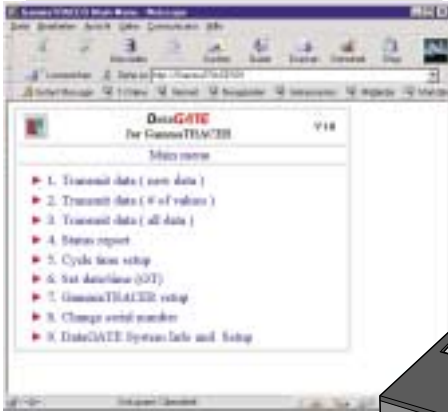

>> **NEW** << **GAMMATRACER** with **DATA****GATE** and web browser:  
read and configure

**Advantage ?**

- Only web browser (MS-Internet Explorer, Netscape) required
- Software runs on all operating systems
- Reduced efforts for installation

**Advantage ?**

- Easy integration in networks for surveillance
- Access possible from any computer
- Addressing of monitor via IP-address or alias name  
(Example: <http://GammaTRACER01>)

>> **NEW** <<  
**GAMMATRACER**  
with **DATA****GATE** :  
integrate into  
networks

>> **NEW** <<  
**GAMMATRACER**  
with **DATA****GATE** :  
read at any  
location via  
remote data  
transmission

**Advantage ?**

- Remote control and maintenance, software updates possible via hyperlink
- Reduction of travel expenses
- Operable with standard communication hardware (router)

### With latest Windows tools . . .

- Select any parameters, present them graphically in overlay or in separate windows, display adjacent values in table
- Combine windows, zoom extracts, read statistical information
- Design screen view and printout freely