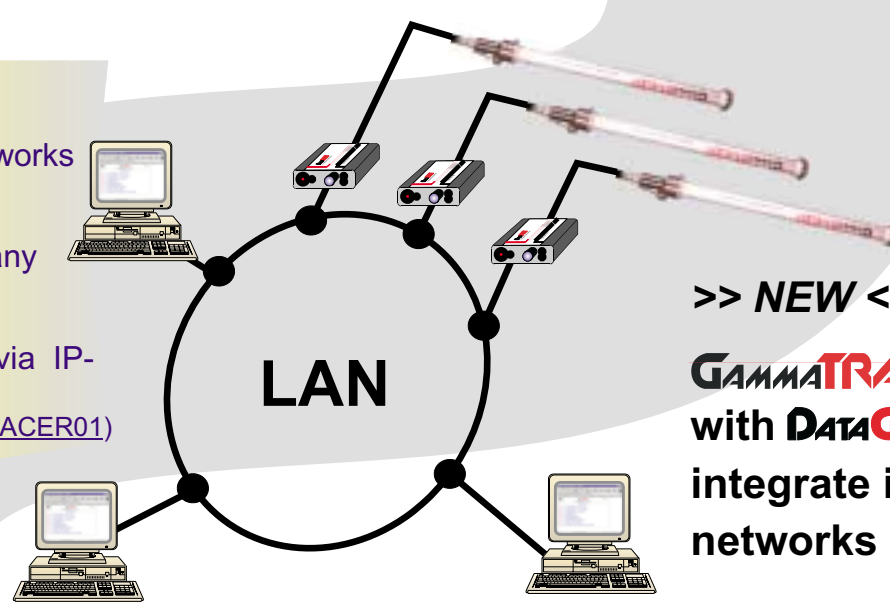

>> **NEW** << **GAMMATRACER** with **DATA****GATE** and web browser:  
read and configure

**Advantage ?**

- Only web browser (MS-Internet Explorer, Netscape) required
- Software runs on all operating systems
- Reduced efforts for installation

**Advantage ?**

- Easy integration in networks for surveillance
- Access possible from any computer
- Addressing of monitor via IP-address or alias name  
(Example: <http://GammaTRACER01>)

>> **NEW** <<  
**GAMMATRACER**  
with **DATA****GATE** :  
integrate into  
networks

>> **NEW** <<  
**GAMMATRACER**  
with **DATA****GATE** :  
read at any  
location via  
remote data  
transmission

**Advantage ?**

- Remote control and maintenance, software updates possible via hyperlink
- Reduction of travel expenses
- Operable with standard communication hardware (router)

### With the integrated data base . . .

- File and administer measurement series of different devices
- Build up clear filing- and reference structures with Explorer and bookmarks
- Select and export measurement data to ASCII and others